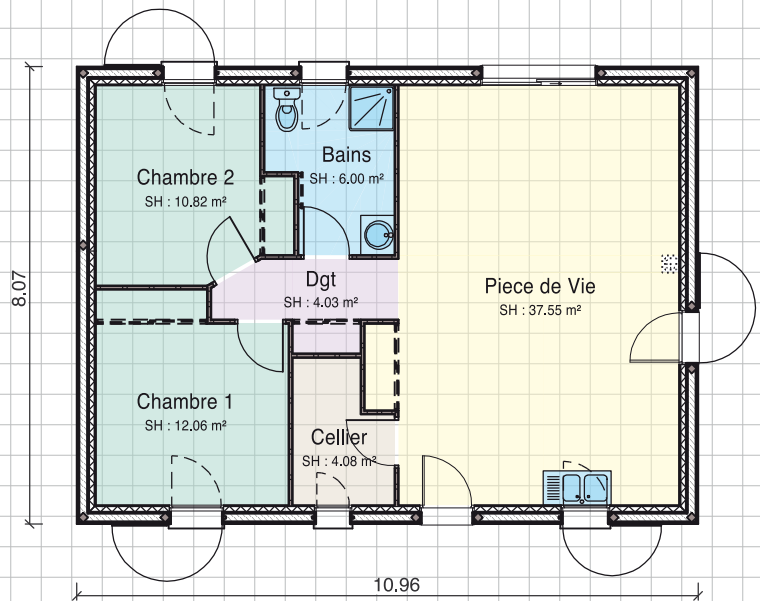

PRIMO
TRADITION

VERSION 2 CHAMBRES

Surface habitable 74,54 m²

VERSION 3 CHAMBRES

Surface habitable 90,24 m²