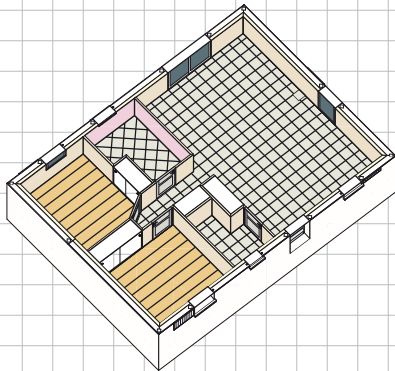

PRIMO
TRADITION

VERSION 2 CHAMBRES

Surface habitable 74,54 m²

VERSION 3 CHAMBRES

Surface habitable 90,24 m²